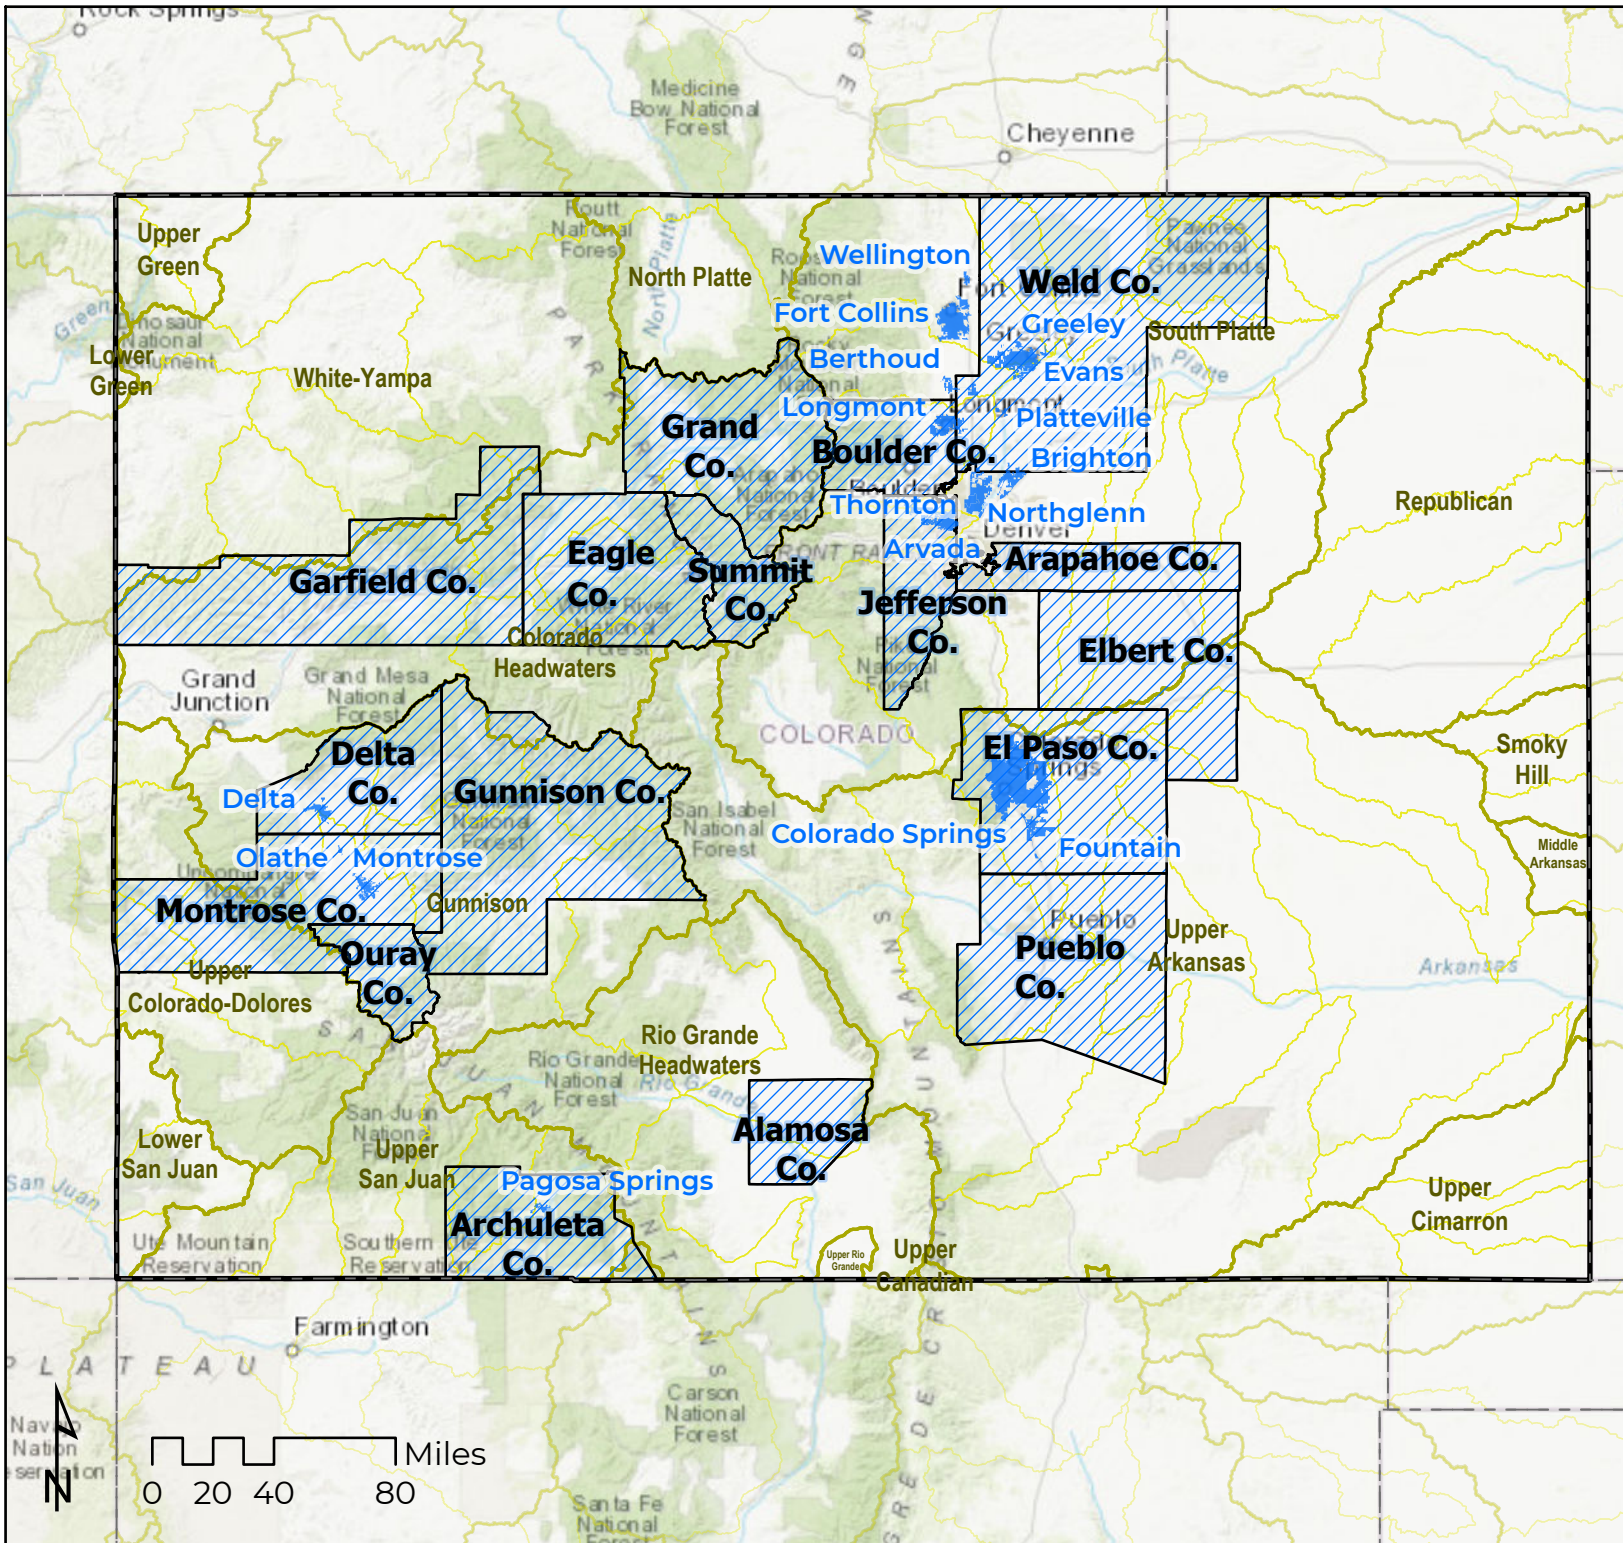

# Colorado Growing Water Smart Communities

Updated May 2021

-  Watersheds
-  GWS Communities
-  Counties
-  Cities/Towns

SONORAN  
INSTITUTE

Sources: Esri, HERE, Garmin, Intermap, increment P Corp., GEBCO, USGS, FAO, NPS, NRCAN, GeoBase, IGN, Kadaster NL, Ordnance Survey, Esri Japan, METI, Esri China (Hong Kong), (c) OpenStreetMap contributors, and the GIS User Community